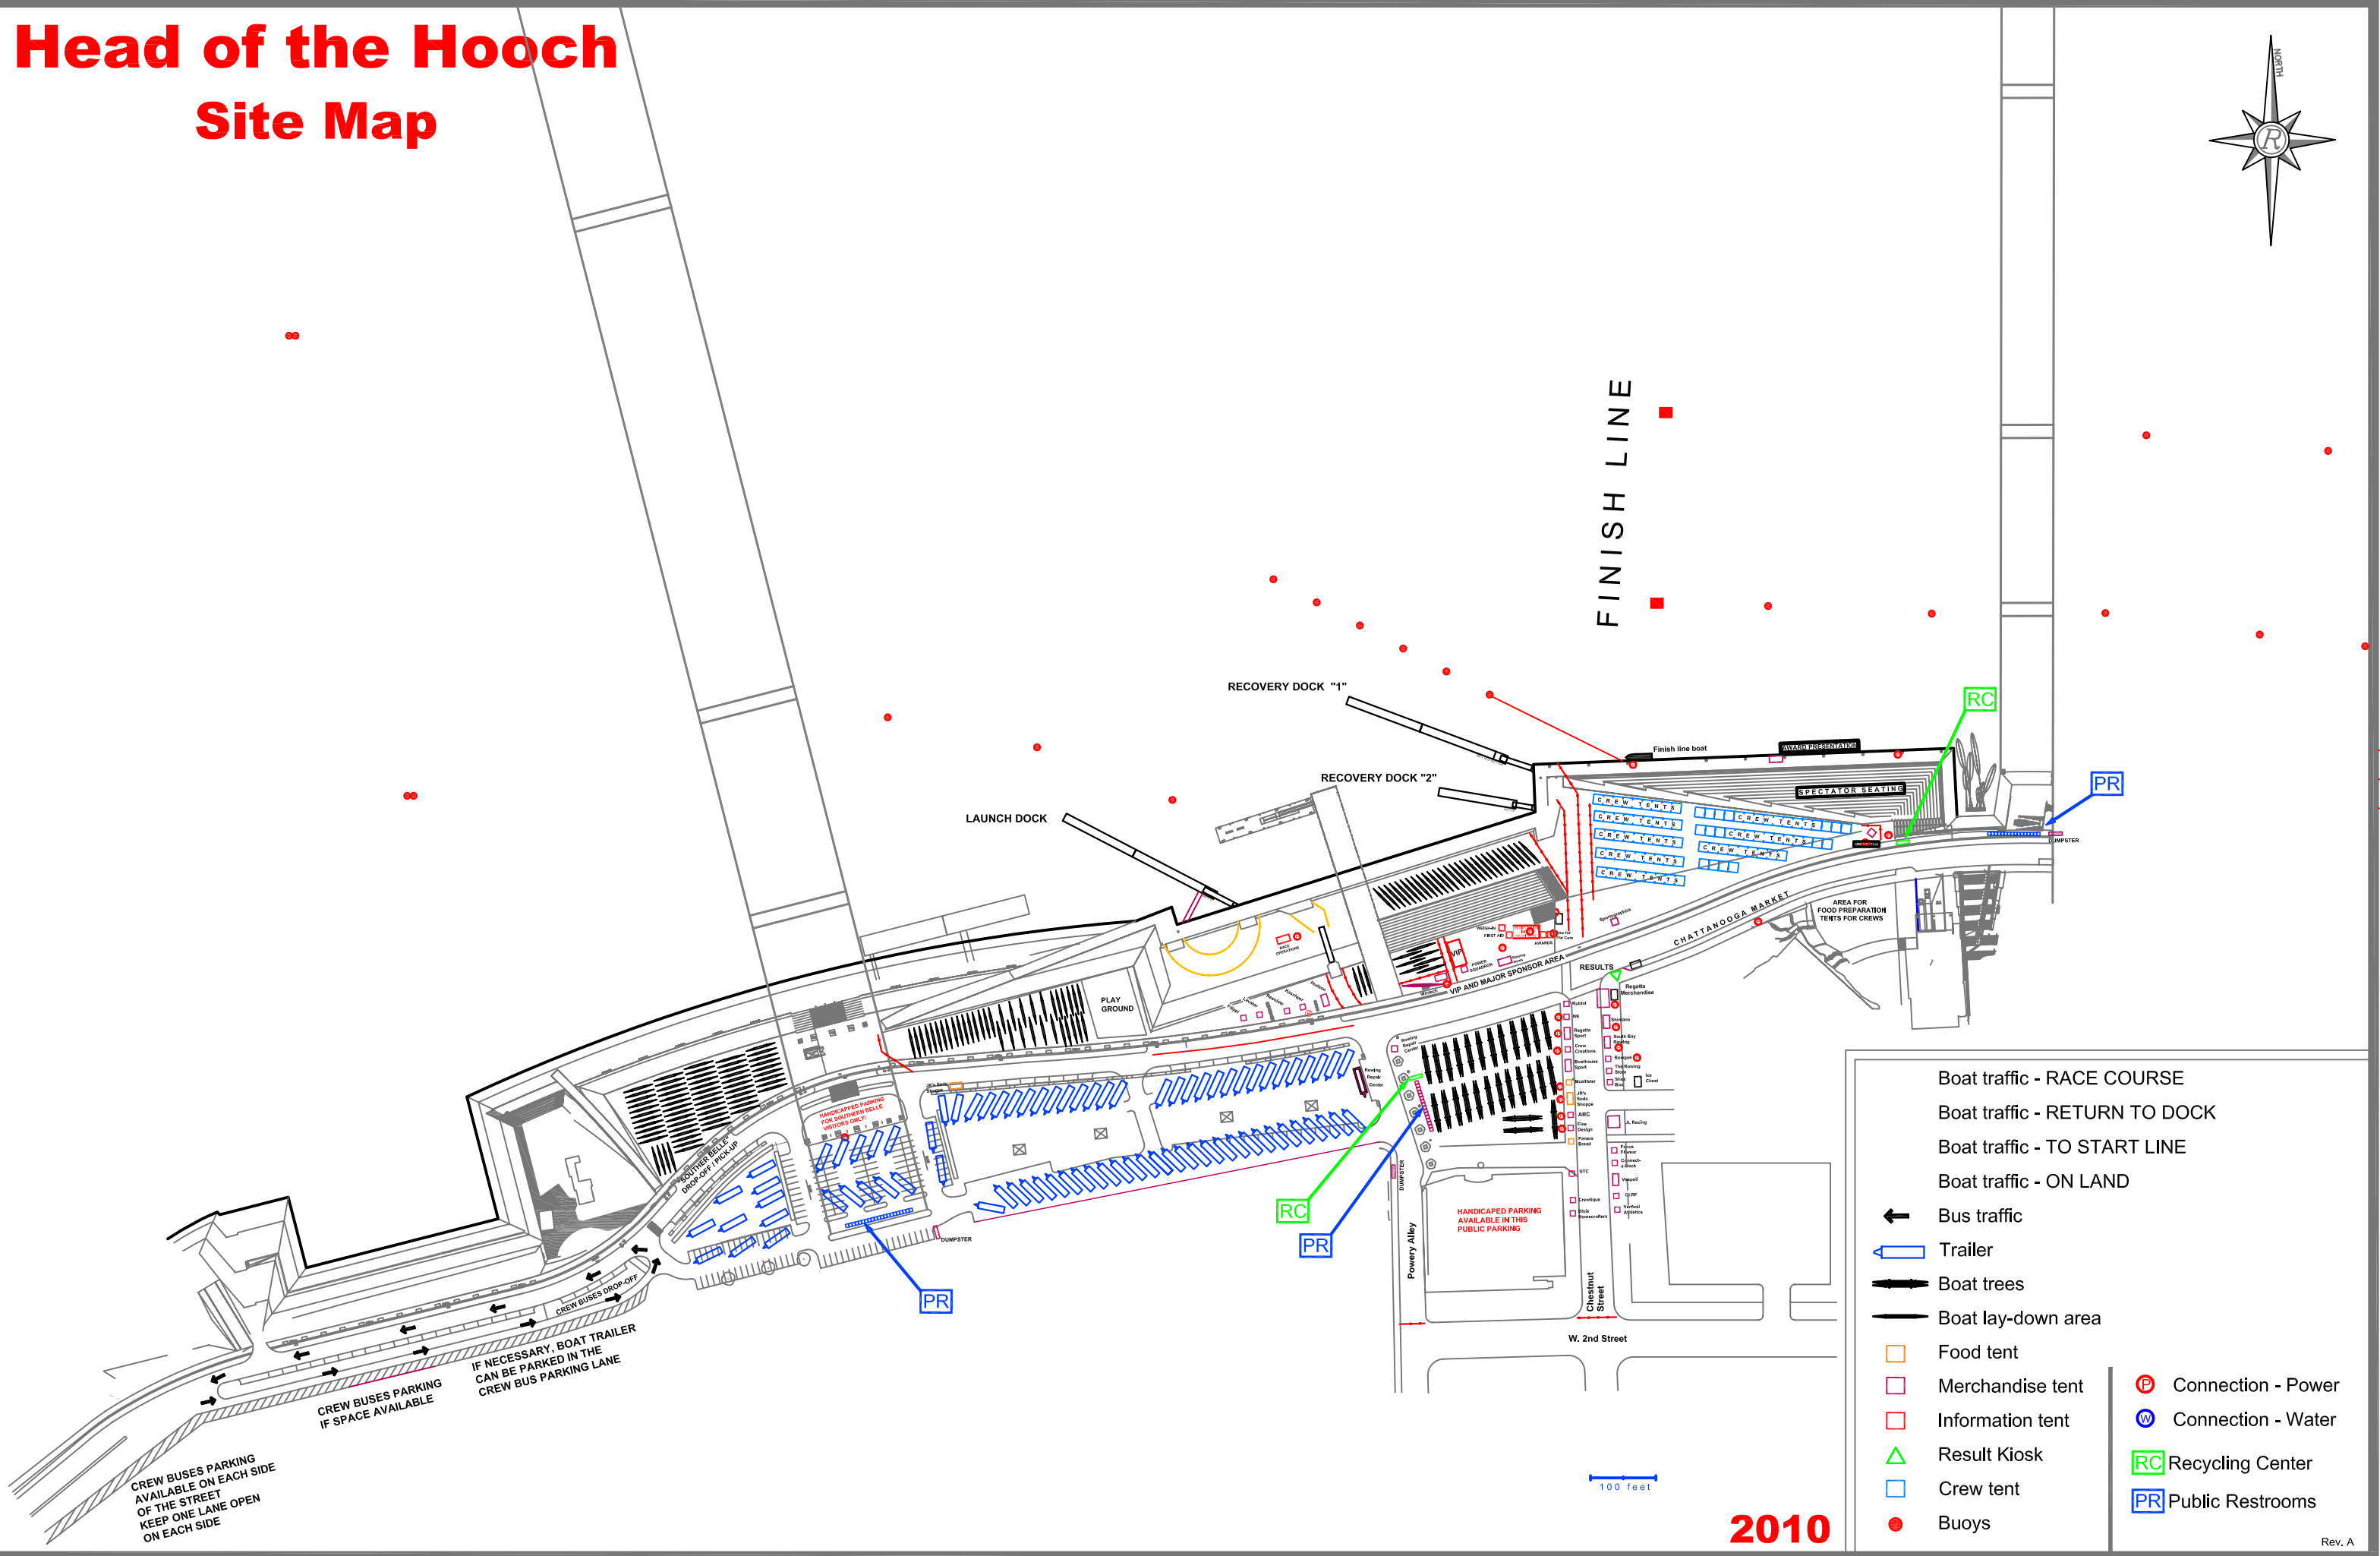

# Head of the Hooch Site Map

- Boat traffic - RACE COURSE
- Boat traffic - RETURN TO DOCK
- Boat traffic - TO START LINE
- Boat traffic - ON LAND
- ← Bus traffic
- Trailer
- Boat trees
- Boat lay-down area
- Food tent
- Merchandise tent
- Information tent
- Result Kiosk
- Crew tent
- Buoys
- Ⓜ Connection - Power
- Ⓜ Connection - Water
- RC Recycling Center
- PR Public Restrooms