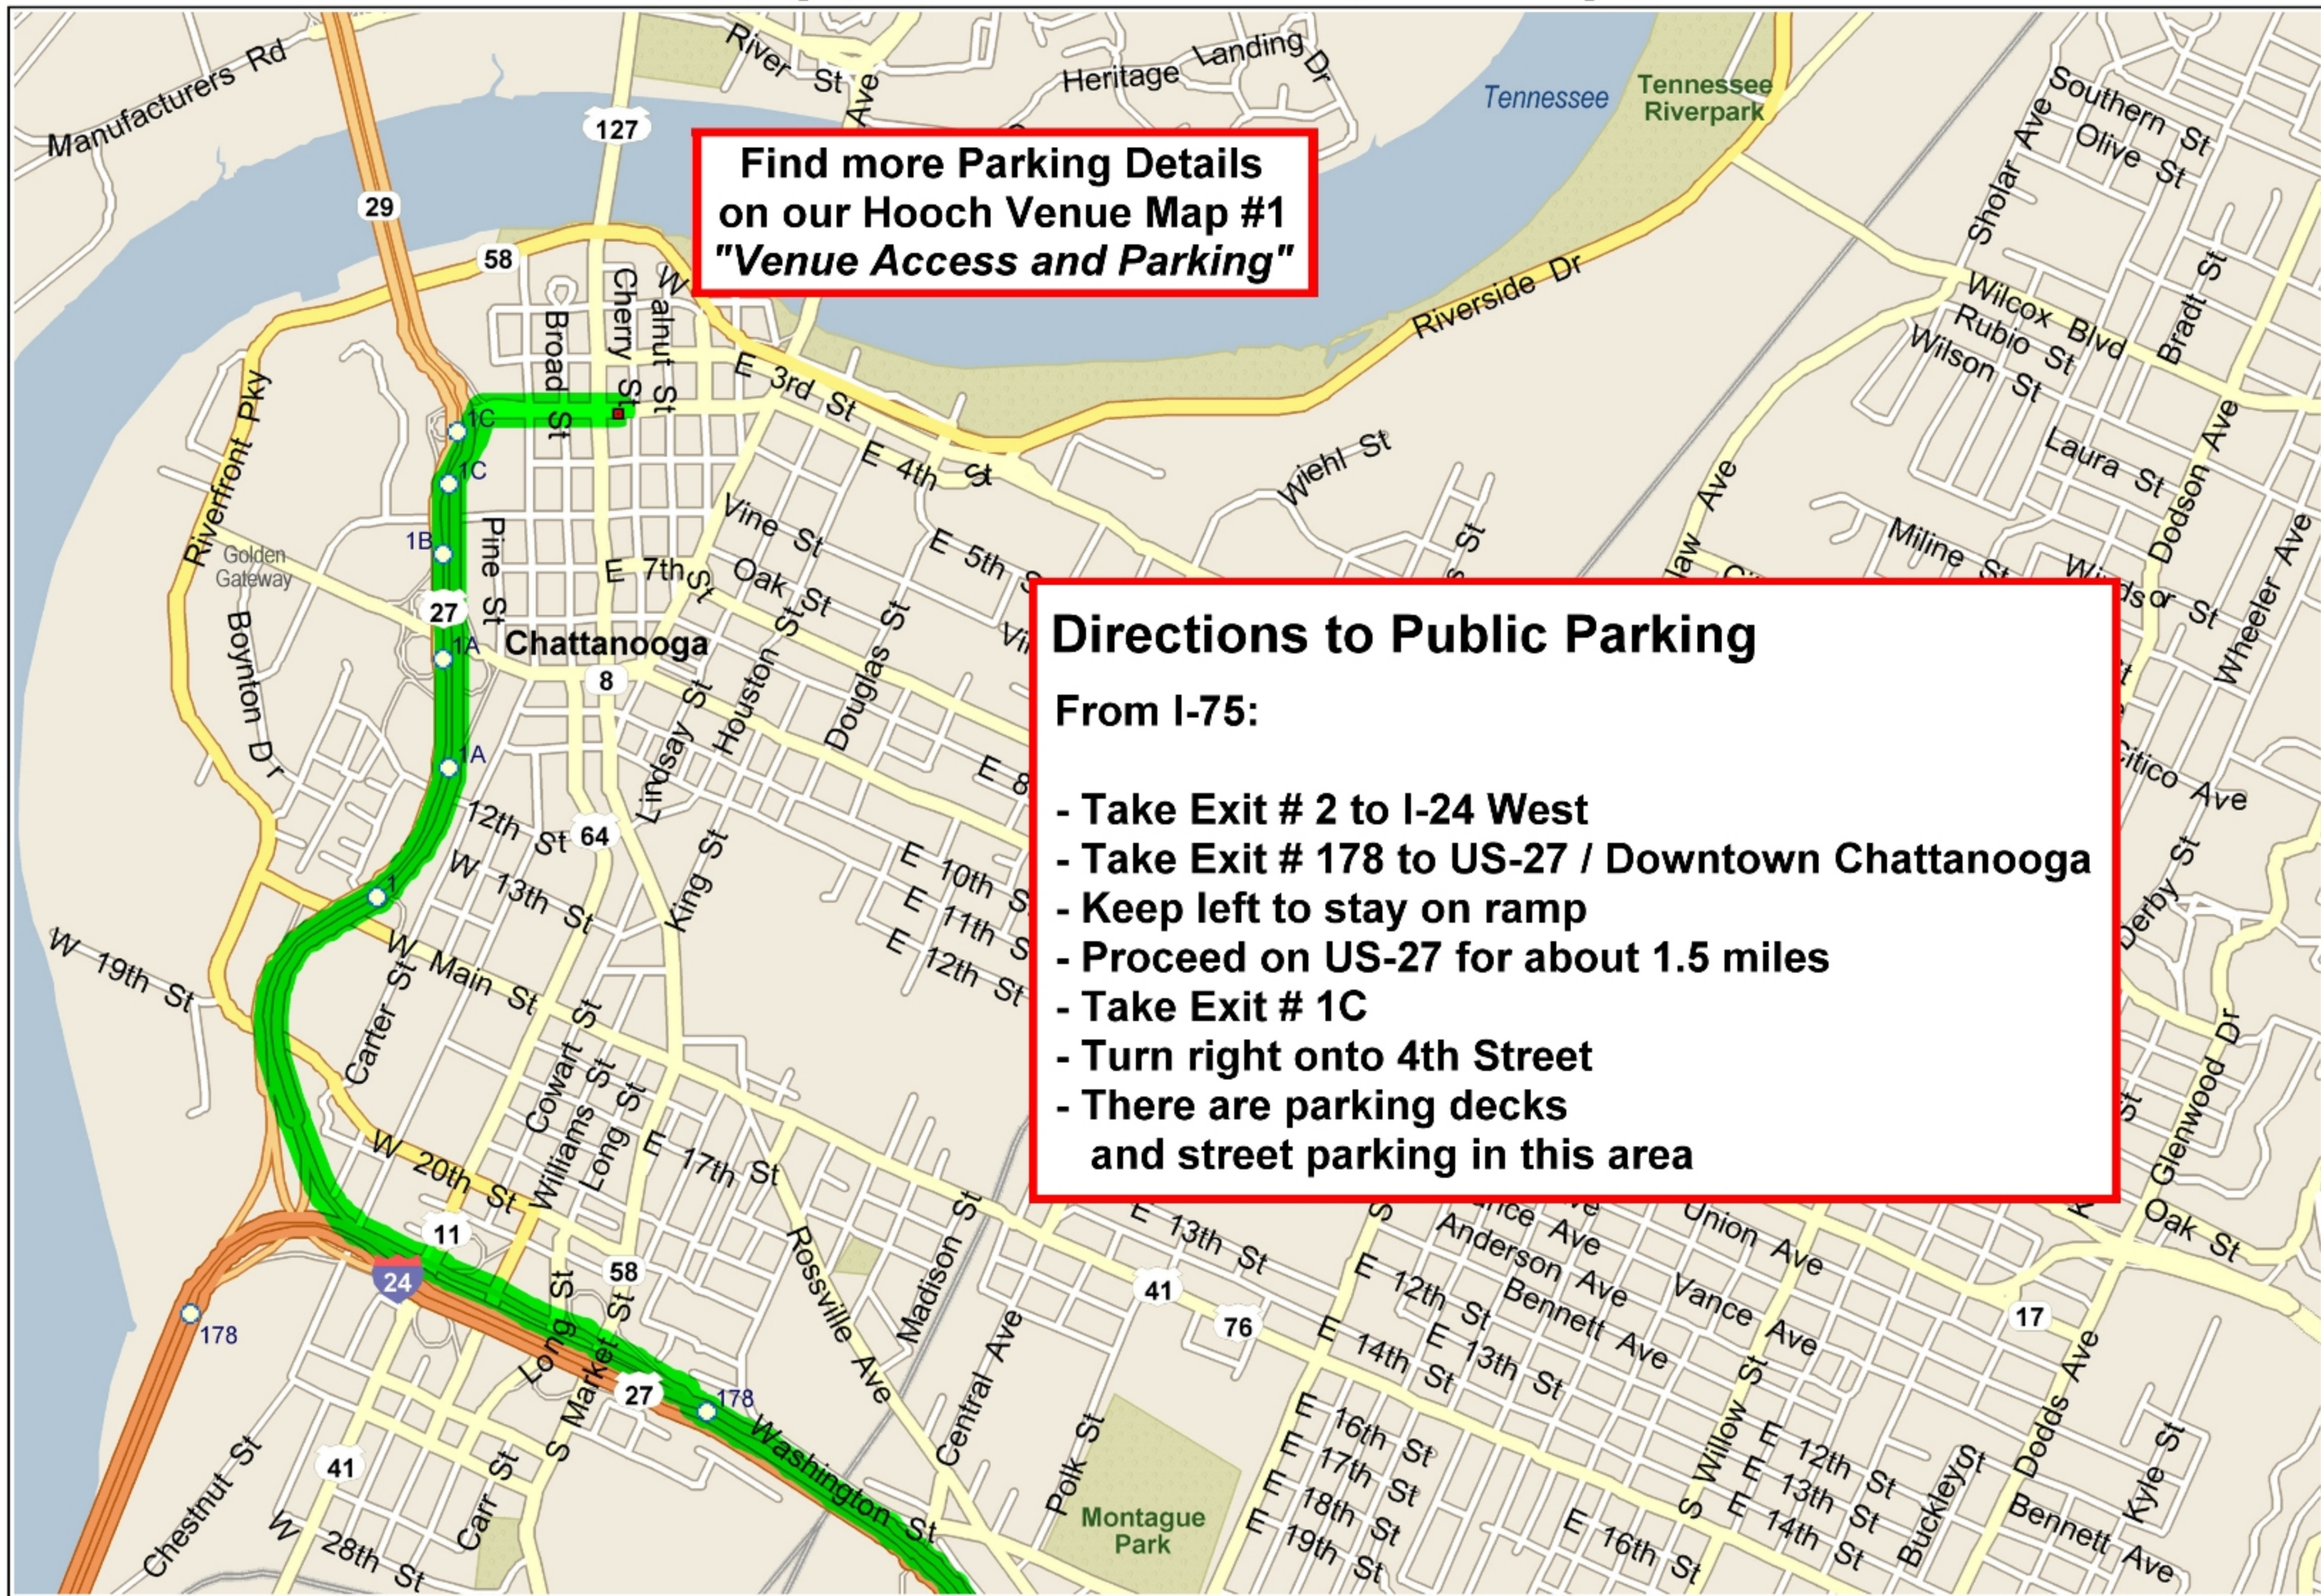

HOOCH VENUE MAP #2 - Directions to Public Parking

0 mi 0.5 1 1.5