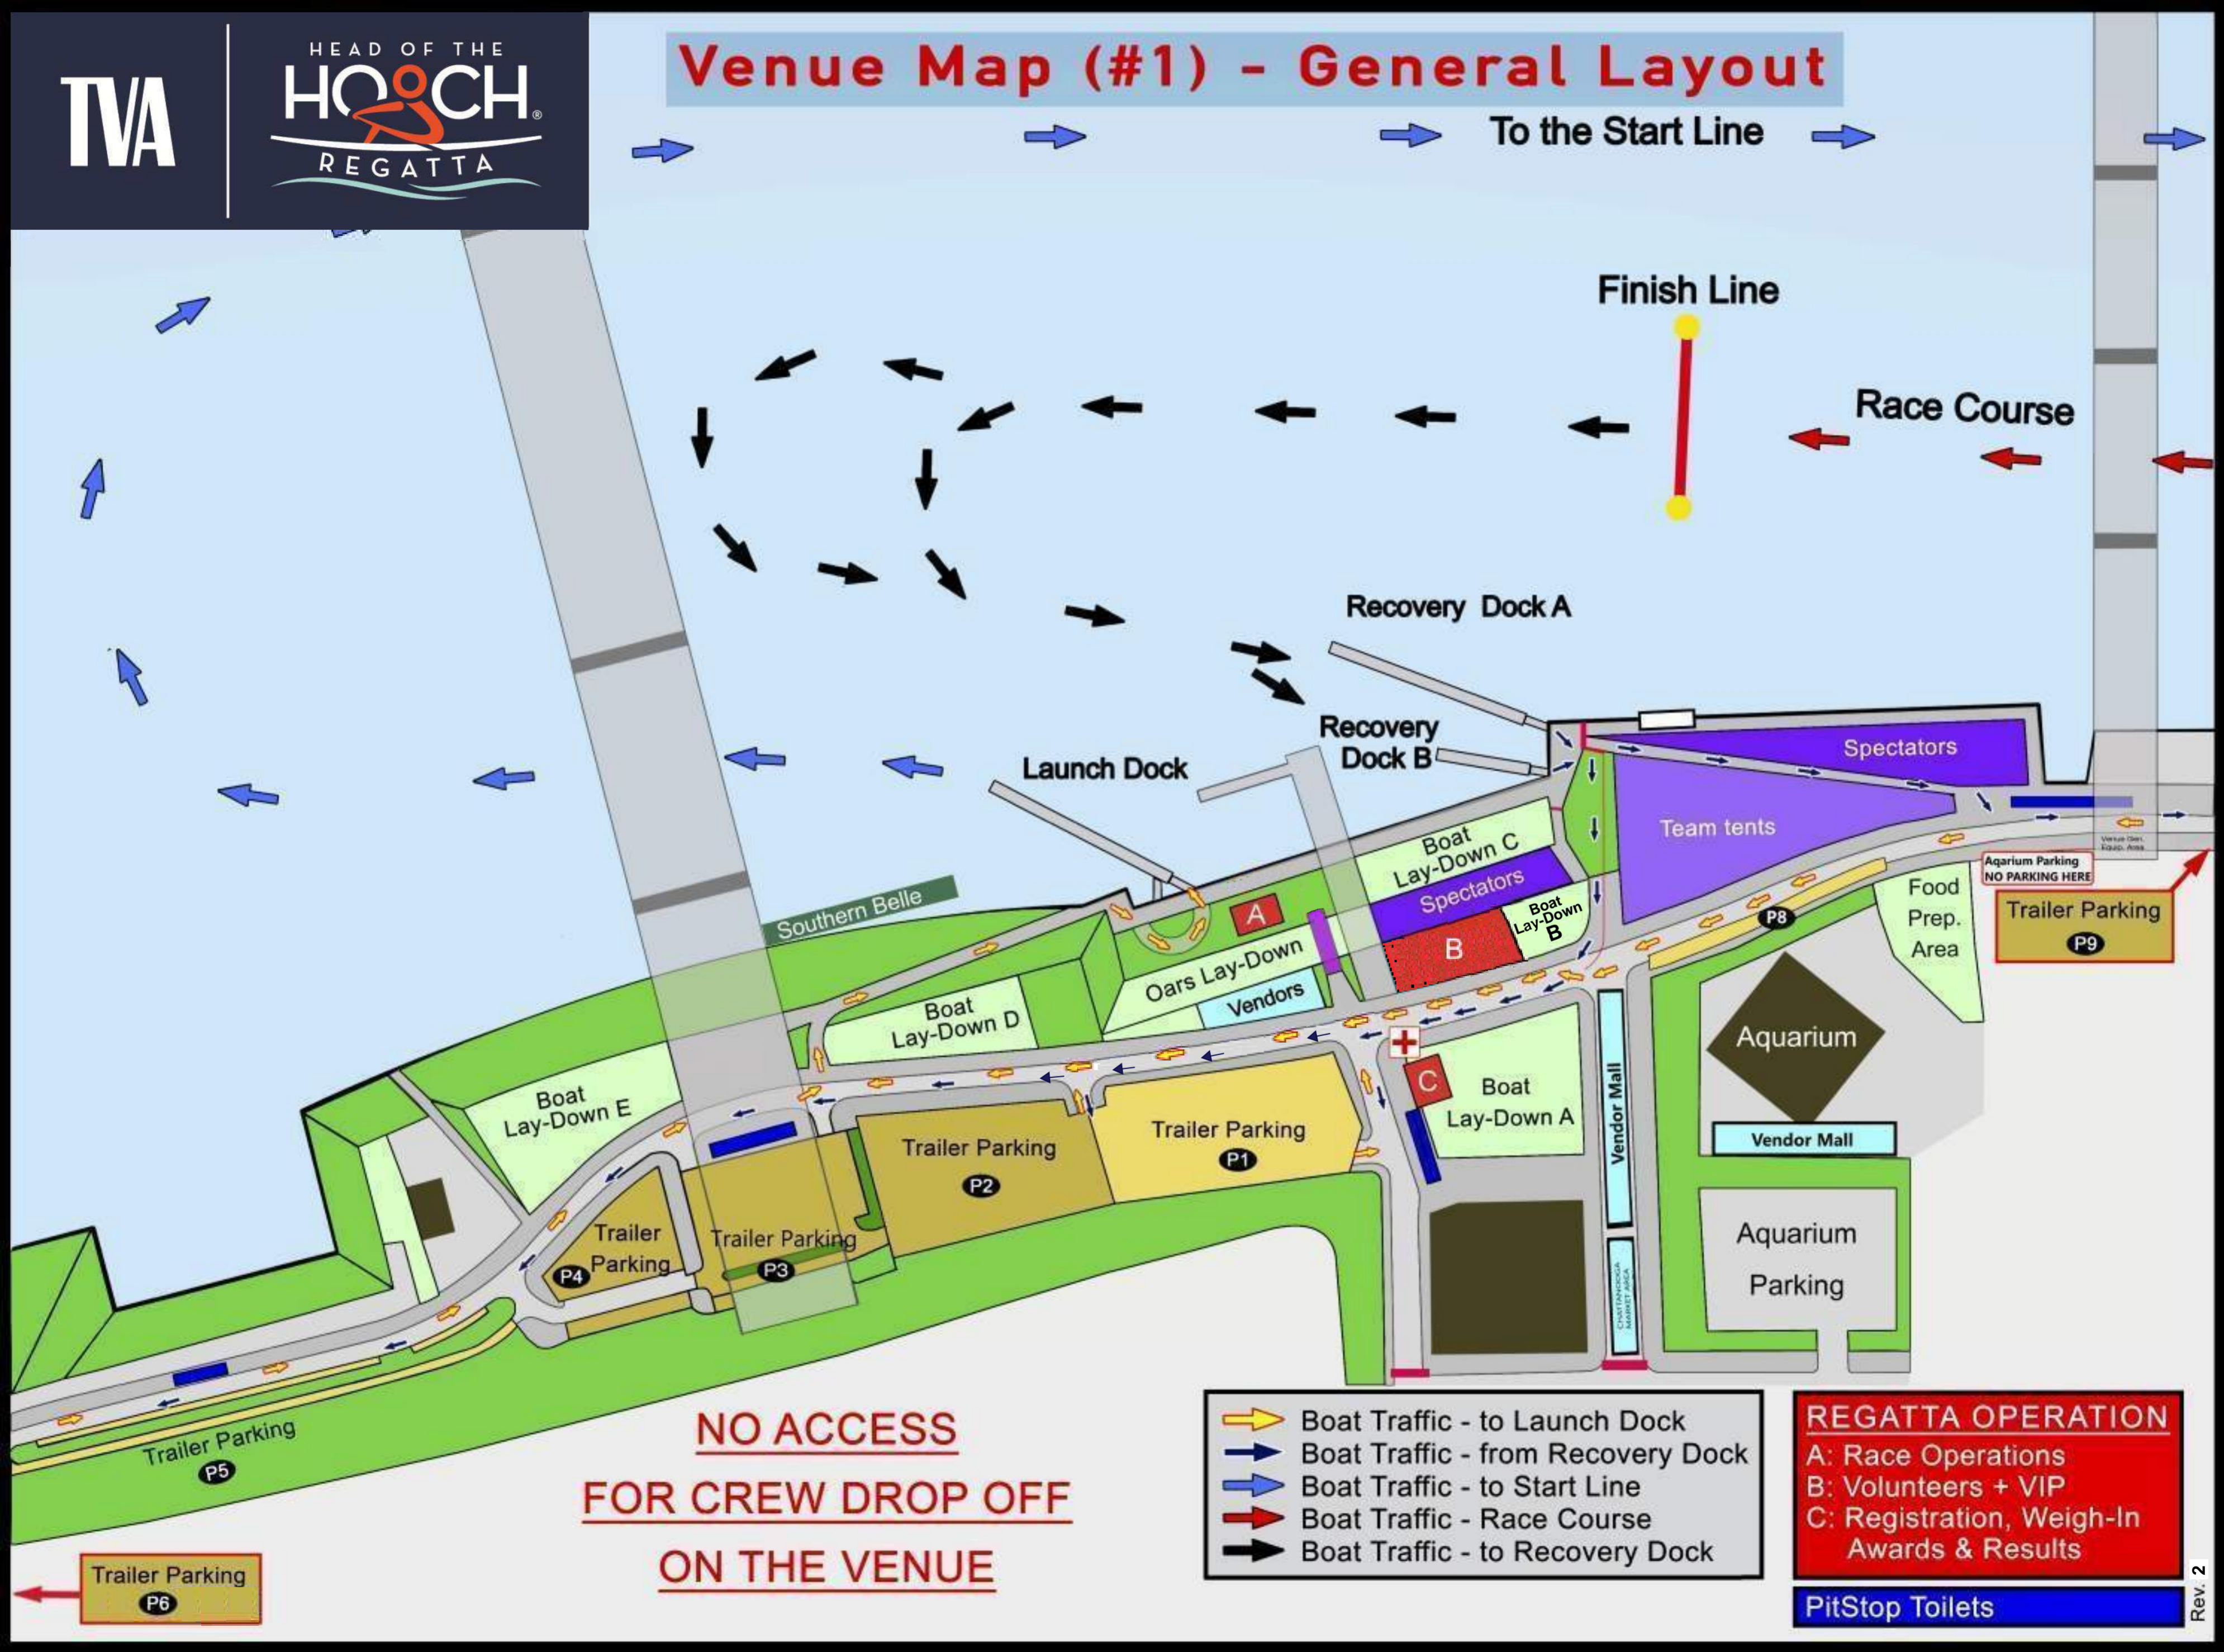

# Venue Map (#1) - General Layout

To the Start Line

Finish Line

Race Course

Recovery Dock A

Recovery Dock B

Launch Dock

Spectators

Team tents

Southern Belle

Aquarium Parking NO PARKING HERE

Trailer Parking P9

Boat Lay-Down E

Boat Lay-Down D

Oars Lay-Down

Boat Lay-Down B

Aquarium

Food Prep. Area

Trailer Parking P2

Trailer Parking P1

Boat Lay-Down A

Vendor Mall

Aquarium Parking

Trailer Parking P4

Trailer Parking P3

Trailer Parking P5

**NO ACCESS**

**FOR CREW DROP OFF**

**ON THE VENUE**

- ➡ Boat Traffic - to Launch Dock
- ➡ Boat Traffic - from Recovery Dock
- ➡ Boat Traffic - to Start Line
- ➡ Boat Traffic - Race Course
- ➡ Boat Traffic - to Recovery Dock